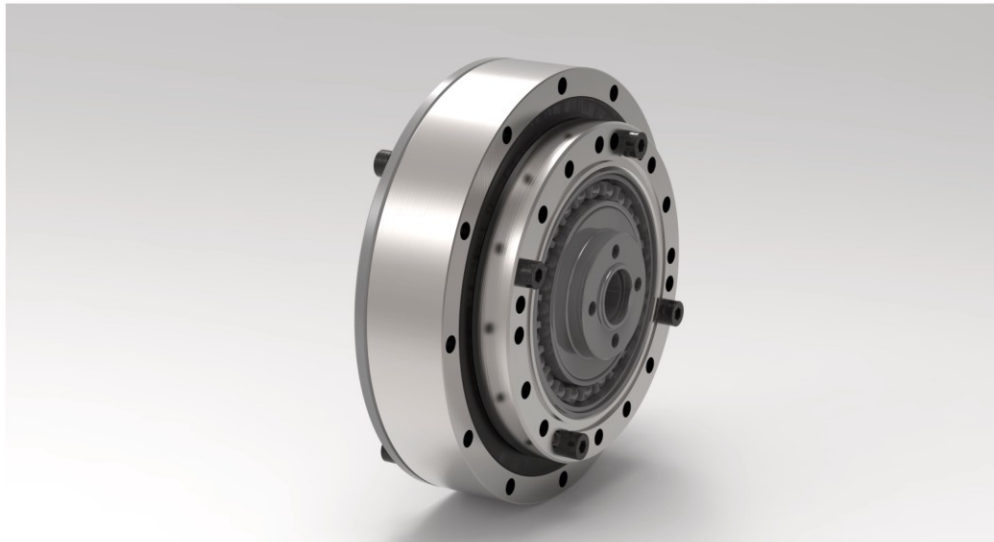

Strain Wave Gear SB-MO Series Simplicity Box Motor shaft open flexspline

Strain Wave Gear SB-MO Series Simplicity Box
Motor shaft open flexspline

Advantages

- High positioning and rotational accuracy
- High repeatability accuracy
- High torque
- Super compact design
- Backlash free
- Long service life
- High torsional stiffness
- High efficiency
- Simple installation
- Flexible for application design

Main Applications

- Robots
- High Precision Tooling Machine
- High Precision Testing Equipment
- Medical Equipment
- Optical Equipment
- Analytical and Testing Equipment
- Semiconductor Manufacturing Systems
- Packing Machines

Ordering Code

Gear Series	Transmission Type	Gear Size		Ratios				Special Design
SB	MO	14	50	80	100			as per customers' special requirements
		17	50	80	100	120		
		20	50	80	100	120	160	
		25	50	80	100	120	160	
		32	50	80	100	120	160	
Ordering Code								
SB-MO		—	25	—	100		—	SP