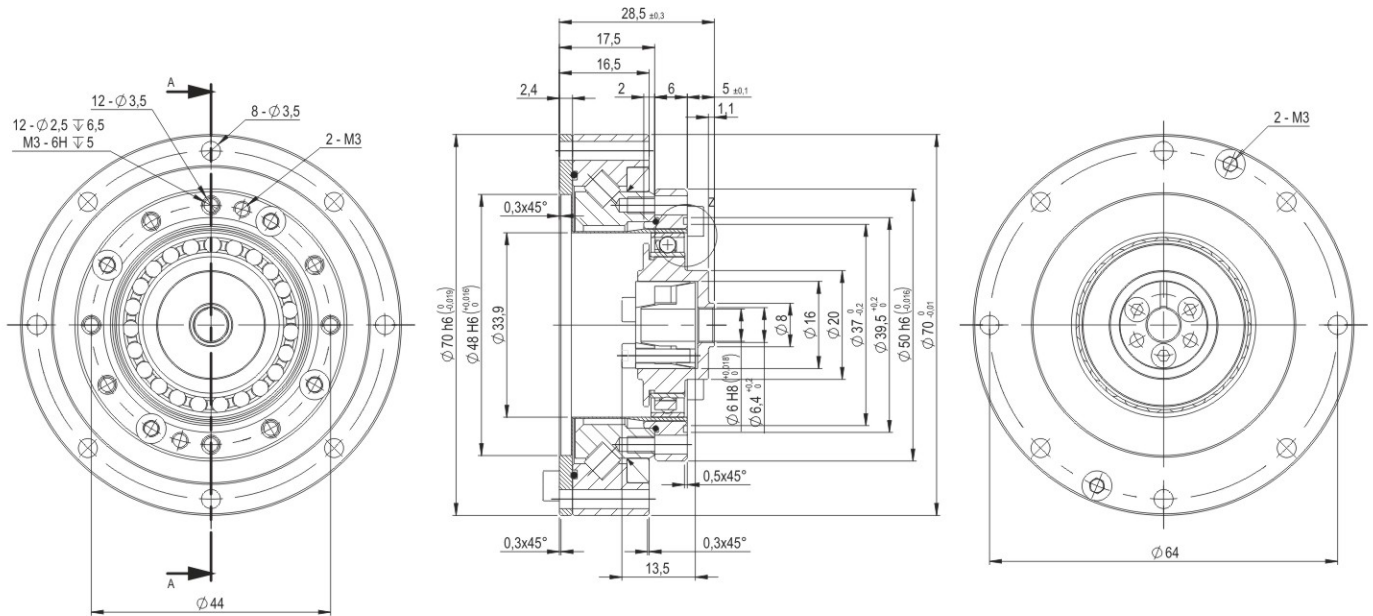

Gear Dimensions

Simplicity Box SB-MO-14