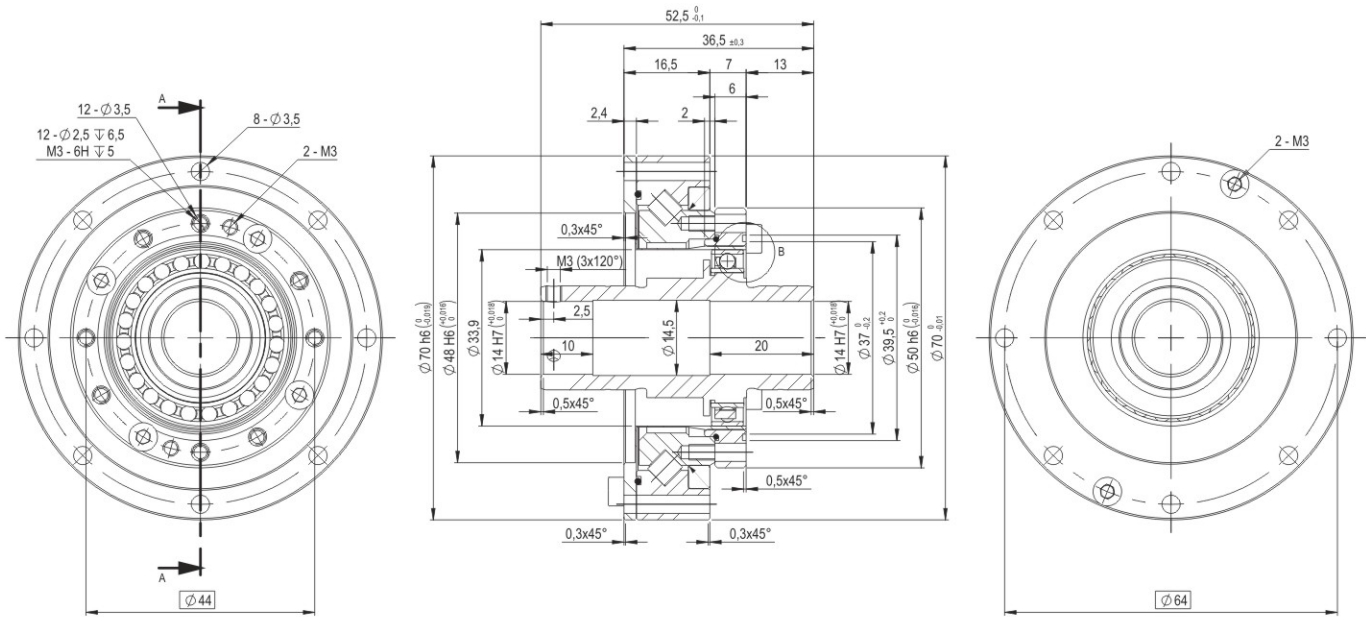

Gear Dimensions

Simplicity Box SB-HO-14