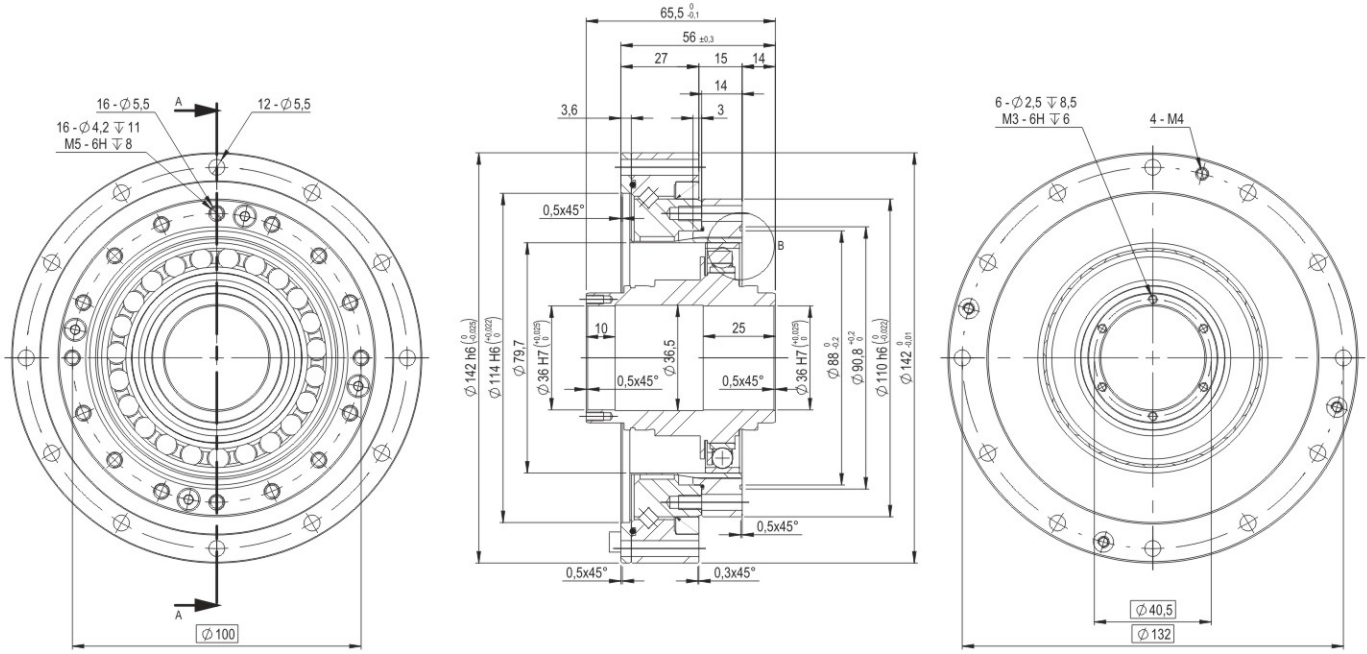

## Gear Dimensions

### Simplicity Box SB-HO-17

**Simplicity Box SB-HO-20**

**Simplicity Box SB-HO-25**

Strain Wave Gear SB-HO Series Simplicity Box  
Hollow shaft open flexpline

**Simplicity Box SB-HO-32**

Strain Wave Gear SB-HO Series Simplicity Box  
Hollow shaft open flexpline

Technical Memo

A large grid of 20 columns and 30 rows, intended for technical drawing or notes.

Strain Wave Gear SB+HO Series Simplicity Box  
Hollow shaft open flexpline