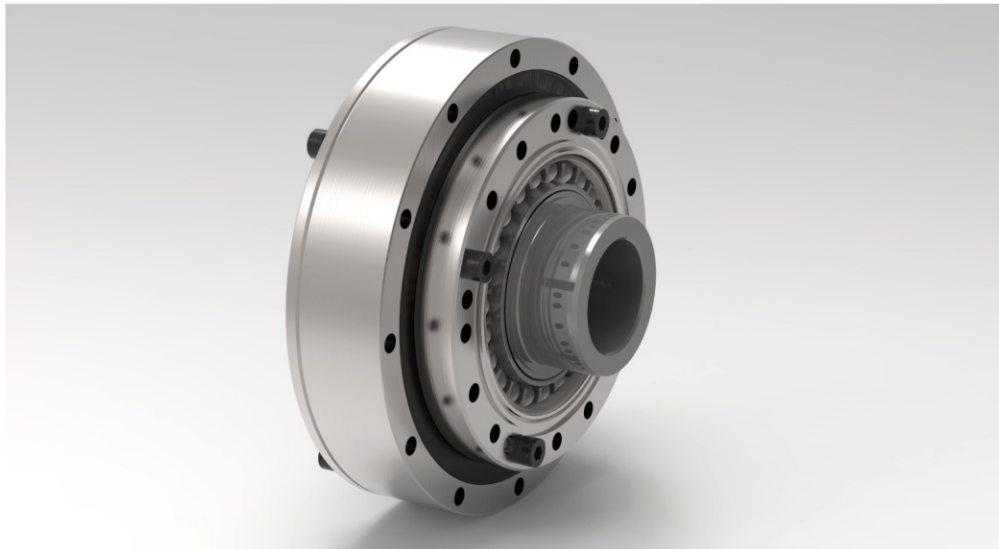

## Strain Wave Gear SB-HO Series Simplicity Box Hollow shaft open flexspline

Strain Wave Gear SB-HO Series Simplicity Box  
Hollow shaft open flexspline

### Advantages

- High positioning and rotational accuracy
- High repeatability accuracy
- High torque
- Super compact design
- Backlash free
- Long service life
- High torsional stiffness
- High efficiency
- Simple installation
- Flexible for application design